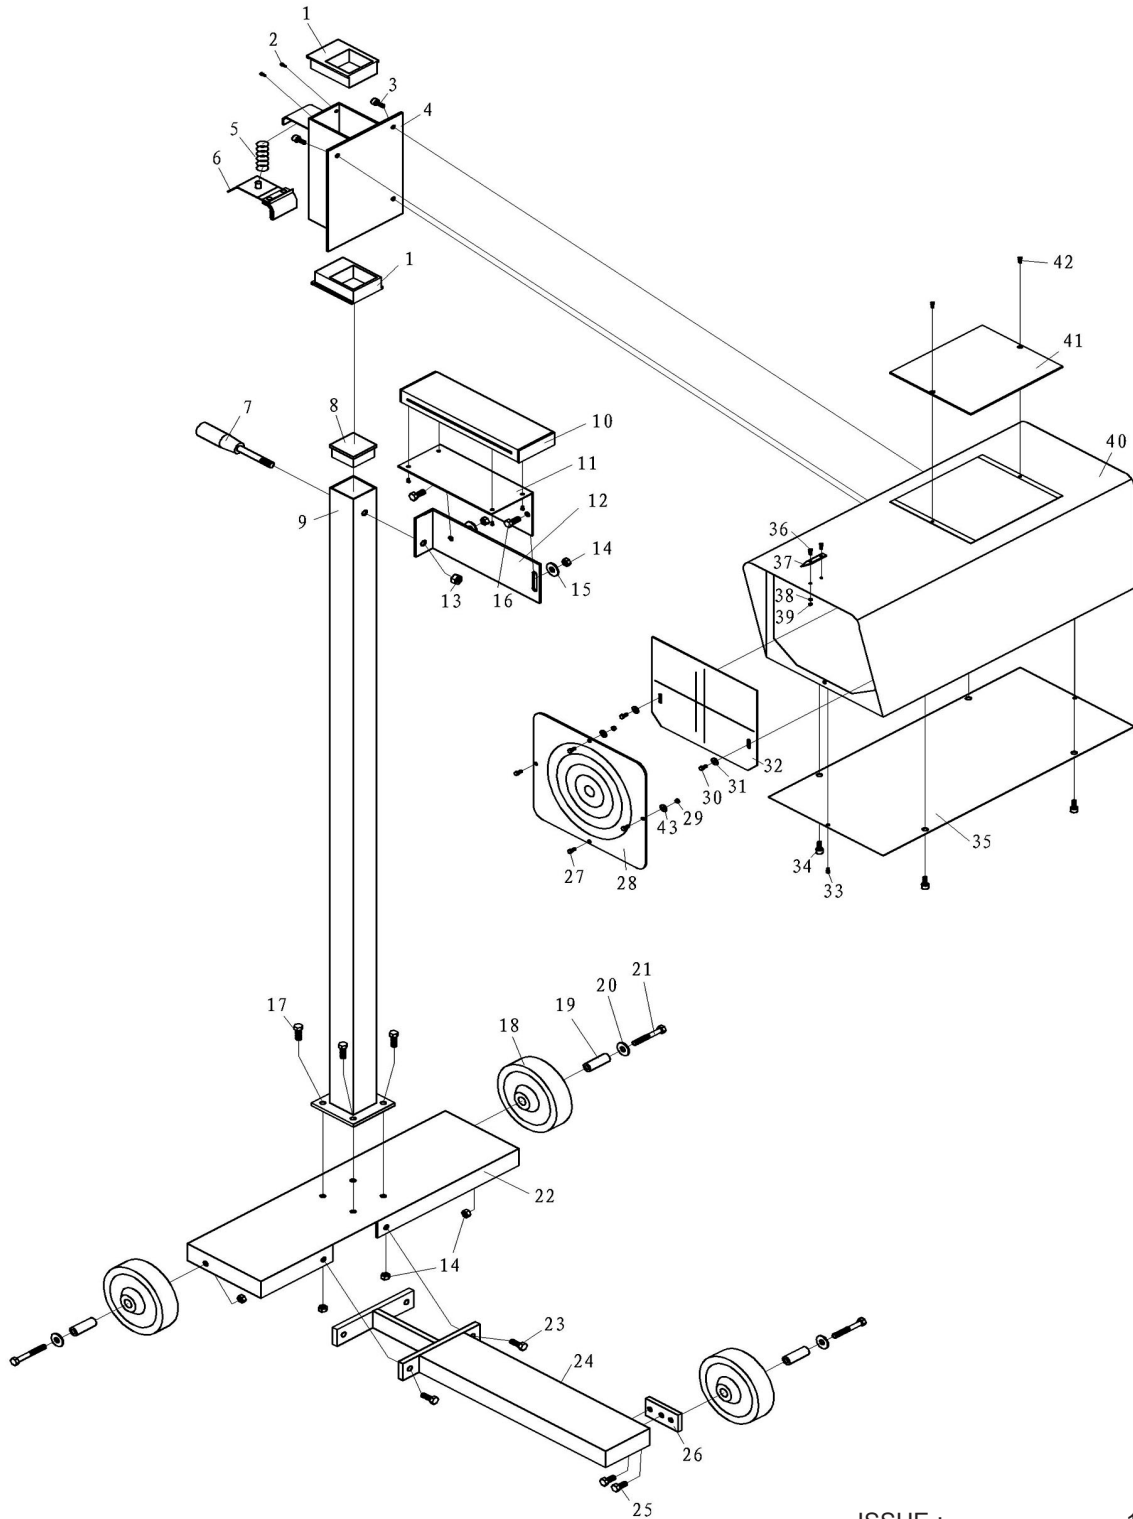

PARTS FOR :
HEADLAMP BEAM SETTER - COMPACT
MODEL : **HBS2010.V2**

PAGE 1 OF 2

ISSUE : 1
ISSUE DATE : 30/01/14

NOTE: It is our policy to continually improve products and as such we reserve the right to alter data, specifications and component parts without prior notice.

PAGE 2 OF 2

ITEM	PART NO	DESCRIPTION
1	HBS2010.V2-01	GUIDE RAIL
2	HBS2010.V2-02	TAPPING SCREW
3	HBS2010.V2-03	SCREW
4	HBS2010.V2-04	SLIDE TUBE
5	HBS2010.V2-05	SPRING
6	HBS2010.V2-06	GRIP
7	HBS2010.V2-07	LEVER
8	HBS2010.V2-08	END PLUG
9	HBS2010.V2-09	UPRIGHT
10	HBS2010.V2-10	VISOR
11	HBS2010.V2-11	ADJUSTING PLATE
12	HBS2010.V2-12	SWIVEL PLATE
13	HBS2010.V2-13	NUT
14	HBS2010.V2-14	NUT
15	HBS2010.V2-15	WASHER
16	HBS2010.V2-16	SCREW
17	HBS2010.V2-17	BOLT
18	HBS2010.V2-18	WHEEL
19	HBS2010.V2-19	WHEEL SPACER
20	HBS2010.V2-20	WASHER
21	HBS2010.V2-21	BOLT
22	HBS2010.V2-22	BASE
23	HBS2010.V2-23	BOLT
24	HBS2010.V2-24	BASE EXTENSION
25	HBS2010.V2-25	SCREW
26	HBS2010.V2-26	WHEEL ADJUSTING PLATE
27	HBS2010.V2-27	SCREW
28	HBS2010.V2-28	LENS
29	HBS2010.V2-29	NUT
30	HBS2010.V2-30	SCREW
31	HBS2010.V2-31	WASHER
32	HBS2010.V2-32	SCALE PLATE
33	HBS2010.V2-33	TAPPING SCREW
34	HBS2010.V2-34	SCREW
35	HBS2010.V2-35	OPTICS BOX BASE PLATE
36	HBS2010.V2-36	BOLT
37	HBS2010.V2-37	POINTER
38	HBS2010.V2-38	SPRING WASHER
39	HBS2010.V2-39	NUT
40	HBS2010.V2-40	OPTICS BOX
41	HBS2010.V2-41	PLEXIGLASS COVER
42	HBS2010.V2-42	SCREW
43	HBS2010.V2-43	WASHER