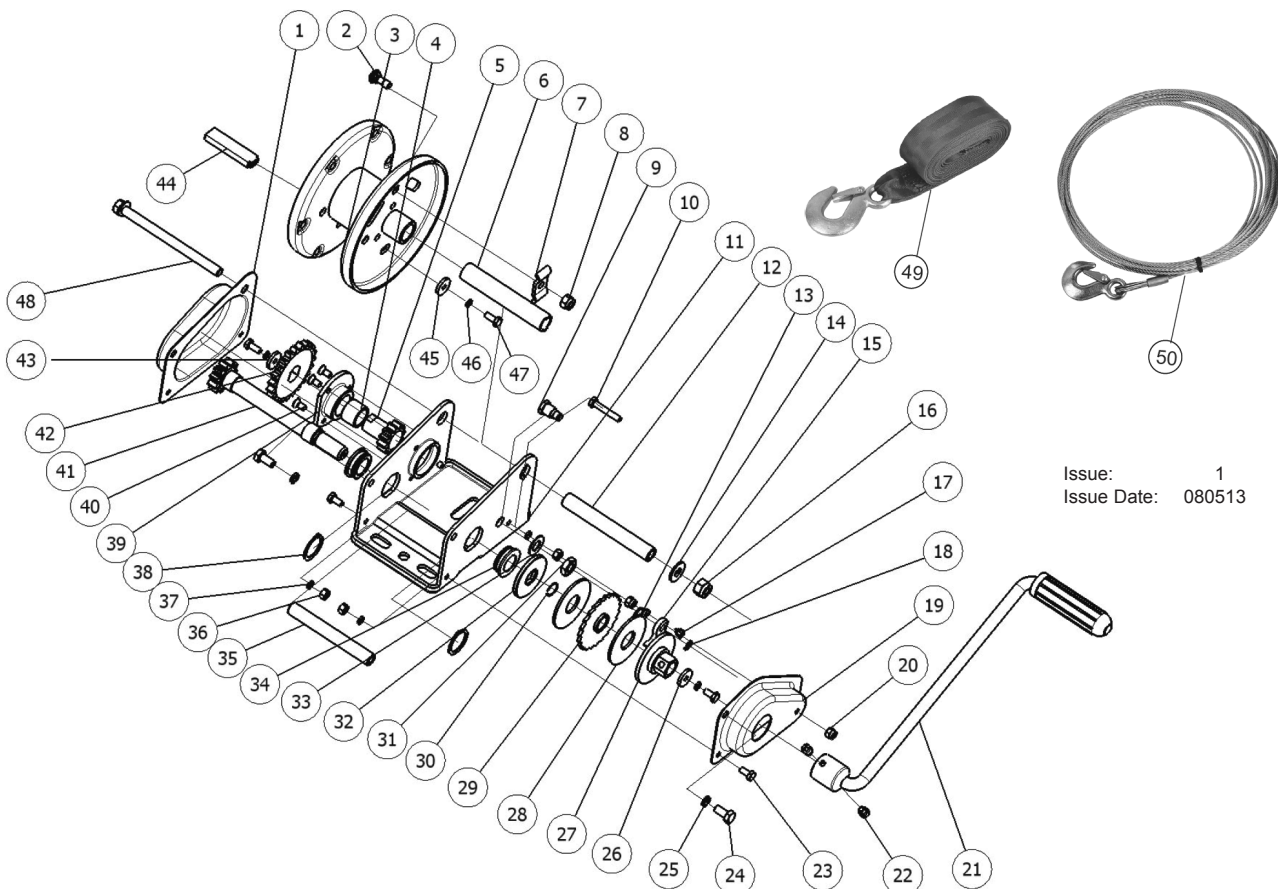

PARTS FOR:  
**GEARED HAND WINCH with BRAKE AND CABLE 900kg CAPACITY**  
**GEARED HAND WINCH with BRAKE 900kg CAPACITY**  
**GEARED HAND WINCH WITH BRAKE AND WEBBING 900kg CAPACITY**  
 MODELS: **GWC2000B / GWE2000B / GWW2000B**